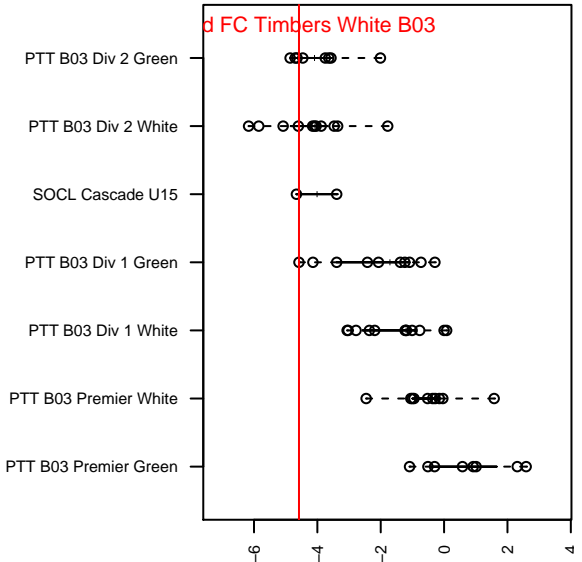

Bend FC Timbers White B03

Bend FC
 Bend, OR
 B03 total strength=833
 attack=1.75 defense=0.72
 fall league = PTT B03 Div 1 Green
 spr league = Spr OYS B03 Div 1 White

alt names used:
 BEND FC TIMBERS BFCT 03B WHITE (OR)
 Bend FC Timbers B03 White
 Bend FC Timbers 03B WHITE
 Bend FC Timbers 03B WHITE
 Bend FC Timbers 03B WHITE

Venues played:
 2016 Mt Hood Challenge U14 Silver
 2016 Bend Premier Cup Lucas Melano (Silver)
 2016 PTT B03 Division 1 Green
 2016 OYS Founders Cup B03
 2016 Spr OYS B03 Division 1 White

Bend FC Timbers White B03
 Dots are actual minus expected GF (blue circles) and GA (red triangles).
 Blue line is smoothed change in attack strength. Red is smoothed change in defense strength.

**attack and defense variance (black dot)
relative to other teams
and top 10 in region**

**attack and defense rating
relative to others at age
and all opponents in last 13 months**

Performance relative to 13 month average